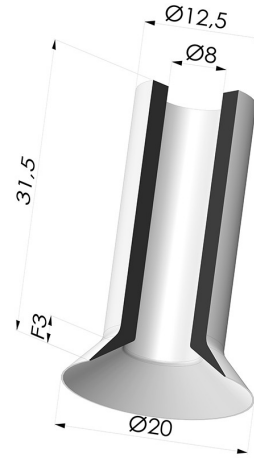

**TECHNICAL INFORMATION**

<b>Range :</b>	Suction cup
<b>Category :</b>	Plates
<b>Series :</b>	7SC
<b>Height (in mm) :</b>	31.5
<b>Shape :</b>	Plate
<b>Contact lip diameter :</b>	20 mm
<b>inner barrel diameter :</b>	8 mm
<b>Number of bellows :</b>	0.5 Bellows
<b>Horizontal force :</b>	14 N
<b>Vertical force :</b>	7 N
<b>Arrow :</b>	3 mm

**Variants:**

Variant reference:

**7SC 20SLBLEU ASH30**

- Color: Blue food-grade CE certification
  - Matter: Silicone
- Shore Hardness: SH30