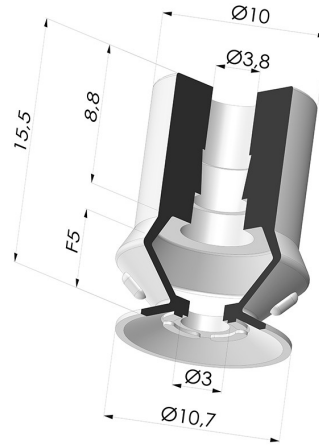

TECHNICAL INFORMATION

Range : Suction cup
Category : With bellows
Series : 8
Height (in mm) : 15.5
Shape : 1.5 Bellows
Contact lip diameter : 10.7 mm
inner barrel diameter : 4mm
Number of bellows : 1.5 Bellows
Outer diameter : 11mm
Horizontal force : 4N
Vertical force : 2N
Arrow : 5mm

Variant reference:
82 11SLN A AS

- Color: Antistatic black
- Matter: Silicone
- Shore Hardness: SH60

Related products:

Separable Female Fitting G1/4"

Product reference: B

Separable Male Fitting G1/4"

Product reference: C

Separable Female Fitting G1/8"

Product reference: F

Adaptor - Female G1/4" - Female M6

Product reference: F14F6

Adaptor - Female 1/8G - Female M6

Product reference: F18F6

Separable Male Fitting G1/8"

Product reference: G

Separable Male Fitting M5

Product reference: M5C

--