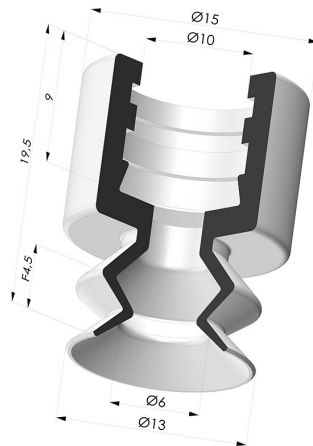

TECHNICAL INFORMATION

Range :	Suction cup
Category :	With bellows
Series :	8
Height (in mm) :	19.5
Shape :	1.5 Bellows
Contact lip diameter :	12.8 mm
inner barrel diameter :	10mm
Number of bellows :	1.5 Bellows
Horizontal force :	5 N
Vertical force :	2.5 N
Arrow :	4.5 mm

Variants:

Variant reference:
81 13SLBLEU A

- Color: Blue food-grade CE certification
- Matter: Silicone
- Shore Hardness: SH30

Related products:

Separable Male Fitting M5

Product reference: M5C14L20