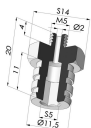

TECHNICAL INFORMATION

Range :	Suction cup
Category :	With bellows
Series :	8
Height (in mm) :	19.5
Shape :	1.5 Bellows
Contact lip diameter :	12.8 mm
inner barrel diameter :	10mm
Number of bellows :	1.5 Bellows
Horizontal force :	5 N
Vertical force :	2.5 N
Arrow :	4.5 mm

Variants:

Variant reference:
81 13SLBLEU A

- Color: Blue food-grade CE certification
- Matter: Silicone
- Shore Hardness: SH30

Related products:

Separable Male Fitting M5

Product reference: M5C14L20