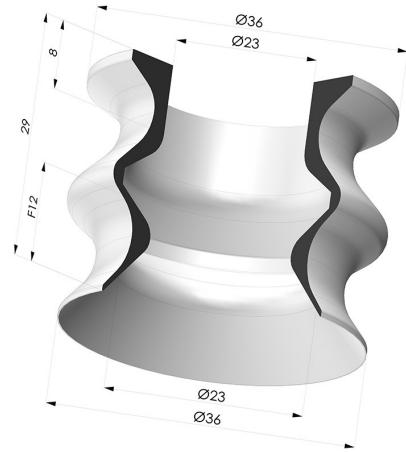

TECHNICAL INFORMATION

Range :	Suction cup
Category :	With bellows
Series :	8
Height (in mm) :	29
Shape :	1.5 Bellows
Contact lip diameter :	35.8 mm
inner barrel diameter :	23mm
Number of bellows :	1.5 Bellows
Horizontal force :	45 N
Vertical force :	22.5 N
Arrow :	12 mm

Variants:

Variant reference:

8 35NI A

- Color: Black
- Matter: Nitrile
- Shore Hardness: SH50