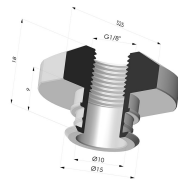

**TECHNICAL INFORMATION**

<b>Range :</b>	Suction cup
<b>Category :</b>	With bellows
<b>Series :</b>	8
<b>Height (in mm) :</b>	34.5
<b>Shape :</b>	2.5 Bellows
<b>Contact lip diameter :</b>	25 mm
<b>inner barrel diameter :</b>	13mm
<b>Number of bellows :</b>	2.5 Bellows
<b>Horizontal force :</b>	24 N
<b>Vertical force :</b>	12 N
<b>Arrow :</b>	8 mm

**Variants:**

Variant reference:  
**88 25SLT A**

- Color: Translucent
- CE food certified
- Matter: Silicone
- Shore Hardness: SH60

**Related products:**

**Separable Male Fitting 1/4G**

Product reference: 9G14-2

**Separable Female Fitting 1/8G**

Product reference: 9G18-2

**Separable Male Fitting 3/8G**

Product reference: 9G38-2