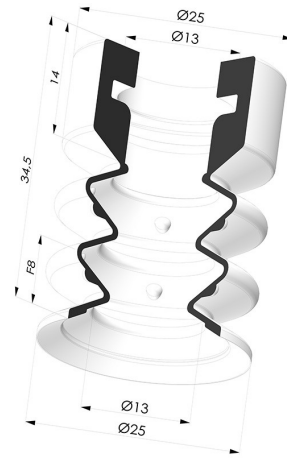

**TECHNICAL INFORMATION**

<b>Range :</b>	Suction cup
<b>Category :</b>	With bellows
<b>Series :</b>	8
<b>Height (in mm) :</b>	34.5
<b>Shape :</b>	2.5 Bellows
<b>Contact lip diameter :</b>	25 mm
<b>inner barrel diameter :</b>	13mm
<b>Number of bellows :</b>	2.5 Bellows
<b>Horizontal force :</b>	24 N
<b>Vertical force :</b>	12 N
<b>Arrow :</b>	8 mm

**Variants:**

Variant reference:  
**88 25SLT A**

- Color: Translucent
- CE food certified
- Matter: Silicone
- Shore Hardness: SH60

**Related products:**

**Separable Male Fitting 1/4G**

Product reference: 9G14-2

**Separable Female Fitting 1/8G**

Product reference: 9G18-2

**Separable Male Fitting 3/8G**

Product reference: 9G38-2