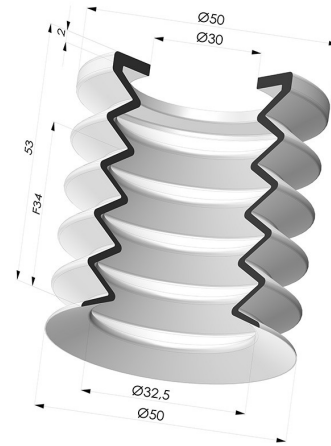

**TECHNICAL INFORMATION**

<b>Range :</b>	Suction cup
<b>Category :</b>	With bellows
<b>Series :</b>	8
<b>Height (in mm) :</b>	53
<b>Shape :</b>	4.5 Bellows
<b>Contact lip diameter :</b>	49.8 mm
<b>inner barrel diameter :</b>	30mm
<b>Number of bellows :</b>	4.5 Bellows
<b>Horizontal force :</b>	88 N
<b>Vertical force :</b>	44 N
<b>Arrow :</b>	34 mm

**Variants:**

Variant reference:

**8K 50SLDB A**

- Color: Blue food-grade CE certification
- Matter: Detectable silicone
- Shore Hardness: SH40