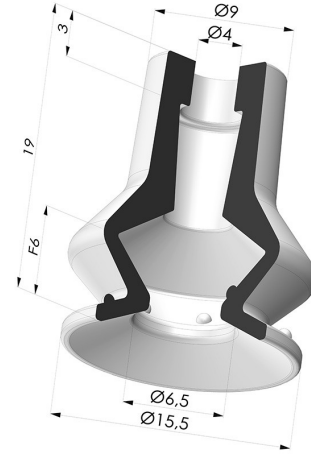

TECHNICAL INFORMATION

- Range :** Suction cup
Category : With bellows
Series : 97C
Height (in mm) : 19
Shape : 1.5 Bellows
Contact lip diameter : 15.5 mm
inner barrel diameter : 4mm
Number of bellows : 1.5 Bellows
Horizontal force : 8 N
Vertical force : 4 N
Arrow : 6 mm

Variants:

Variant reference:

97C 15PU A

- Color: Green / Yellow
- Matter: Polyurethane
- Shore Hardness: SH60 / SH30

Related products:

**Separable Female Fitting
G1/4"**
 Product reference: B

**Separable Male Fitting
G1/4"**
 Product reference: C

**Separable Female Fitting
G1/8"**
 Product reference: F

**Separable Male Fitting
G1/8"**
 Product reference: G