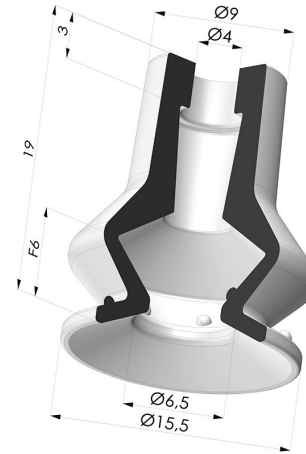

TECHNICAL INFORMATION

Range : Suction cup
Category : With bellows
Series : 97C
Height (in mm) : 19
Shape : 1.5 Bellows
Contact lip diameter : 15.5 mm
inner barrel diameter : 4mm
Number of bellows : 1.5 Bellows
Horizontal force : 8 N
Vertical force : 4 N
Arrow : 6 mm

Variants:

Variant reference:

97C 15PU A

- Color: Green / Yellow
- Matter: Polyurethane
- Shore Hardness: SH60 / SH30

Related products:

**Separable Female Fitting
 G1/4"**

Product reference: B

**Separable Male Fitting
 G1/4"**

Product reference: C

**Separable Female Fitting
 G1/8"**

Product reference: F

**Separable Male Fitting
 G1/8"**

Product reference: G