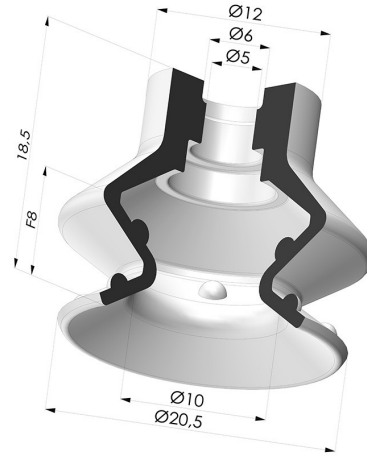

**TECHNICAL INFORMATION**

<b>Range :</b>	Suction cup
<b>Category :</b>	With bellows
<b>Series :</b>	97C
<b>Height (in mm) :</b>	18.5
<b>Shape :</b>	1.5 Bellows
<b>Contact lip diameter :</b>	20.4 mm
<b>inner barrel diameter :</b>	5mm
<b>Number of bellows :</b>	1.5 Bellows
<b>Horizontal force :</b>	13 N
<b>Vertical force :</b>	6.5 N
<b>Arrow :</b>	8 mm

**Variants:**

Variant reference:

**97C 20PU A**

- Color: Green / Yellow
- Matter: Polyurethane
- Shore Hardness: SH60 / SH30