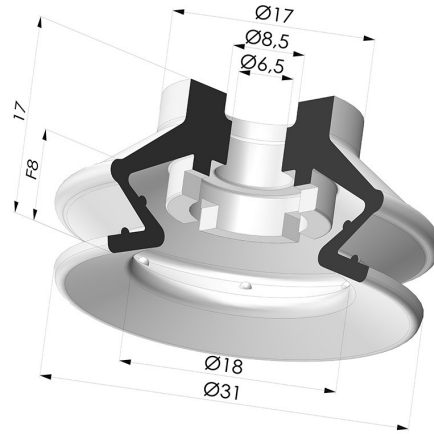

TECHNICAL INFORMATION

Range :	Suction cup
Category :	With bellows
Series :	97C
Height (in mm) :	17
Shape :	1.5 Bellows
Contact lip diameter :	31 mm
inner barrel diameter :	6.5mm
Number of bellows :	1.5 Bellows
Horizontal force :	31 N
Vertical force :	15.5 N
Arrow :	8 mm

Variants:

Variant reference:

97C 30PU A

- Color: Green / Yellow
- Matter: Polyurethane
- Shore Hardness: SH60 / SH30