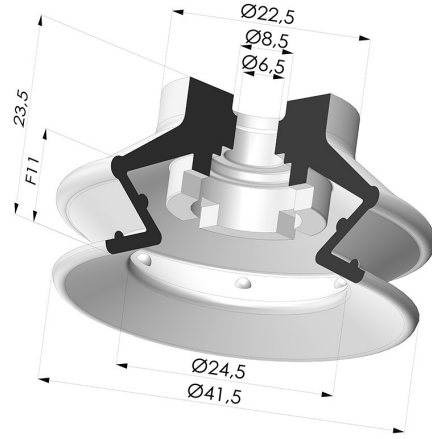

TECHNICAL INFORMATION

Range :	Suction cup
Category :	With bellows
Series :	97C
Height (in mm) :	23.5
Shape :	1.5 Bellows
Contact lip diameter :	41.4 mm
inner barrel diameter :	6.5mm
Number of bellows :	1.5 Bellows
Horizontal force :	54.5 N
Vertical force :	27 N
Arrow :	11 mm

Variants:

Variant reference:

97C 40PU A

- Color: Green / Yellow
- Matter: Polyurethane
- Shore Hardness: SH60 / SH30