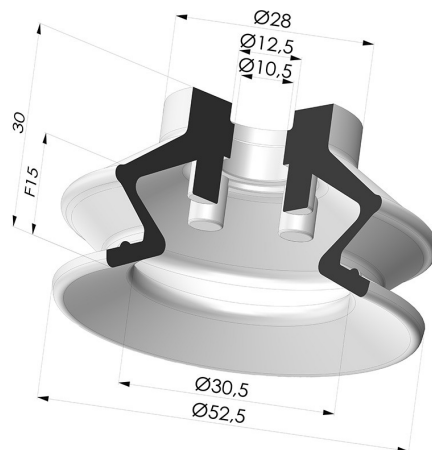

TECHNICAL INFORMATION

Range :	Suction cup
Category :	With bellows
Series :	97C
Height (in mm) :	30
Shape :	1.5 Bellows
Contact lip diameter :	52.5 mm
inner barrel diameter :	10.5mm
Number of bellows :	1.5 Bellows
Horizontal force :	90 N
Vertical force :	45 N
Arrow :	15 mm

Variants:

Variant reference:

97C 50PU A

- Color: Green / Yellow
- Matter: Polyurethane
- Shore Hardness: SH60 / SH30