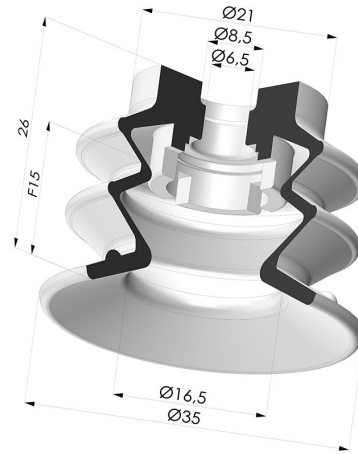

TECHNICAL INFORMATION

Range :	Suction cup
Category :	With bellows
Series :	96B
Height (in mm) :	26
Shape :	2.5 Bellows
Contact lip diameter :	35 mm
inner barrel diameter :	6.5mm
Number of bellows :	2.5 Bellows
Horizontal force :	39 N
Vertical force :	19.5 N
Arrow :	15 mm

Variants:

Variant reference:

96B 35PU A

- Color: Green
- Matter: Polyurethane
- Shore Hardness: SH60

Related products:

Separable Female Fitting M5
 Product reference: 9PM5-2

Separable Female Fitting M5 - with Filter
 Product reference: 9PM5-2-F

Separable Female Fitting M5 - with Spray Nozzle
 Product reference: 9PM5-2-GIC

Bellows Suction Cup 2.5 folds Series 96C, Ø 30 mm
 Product reference: 96C 30-- A

Flexible White Filter Series FIBS Ø 22 mm
 Product reference: FIBS 96 30

Separable Male Fitting 1/8G - with Filter
 Product reference: 9PM18-4-F

Separable Female Fitting 1/8G - with Filter
 Product reference: 9PF18-4-F