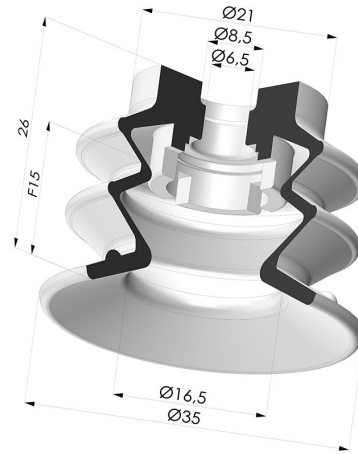

**TECHNICAL INFORMATION**

**Range :** Suction cup  
**Category :** With bellows  
**Series :** 96B  
**Height (in mm) :** 26  
**Shape :** 2.5 Bellows  
**Contact lip diameter :** 35 mm  
**inner barrel diameter :** 6.5mm  
**Number of bellows :** 2.5 Bellows  
**Horizontal force :** 39 N  
**Vertical force :** 19.5 N  
**Arrow :** 15 mm

**Variants:**

Variant reference:

**96B 35PU A**

- Color: Green
- Matter: Polyurethane
- Shore Hardness: SH60

**Related products:**

**Separable Female Fitting M5**

Product reference:  
 9PM5-2

**Separable Female Fitting M5 - with Filter**

Product reference:  
 9PM5-2-F

**Separable Female Fitting M5 - with Spray Nozzle**

Product reference:  
 9PM5-2-GIC

**Bellows Suction Cup 2.5 folds Series 96C, Ø 30 mm**

Product reference: 96C  
 30-- A

**Flexible White Filter Series FIBS Ø 22 mm**

Product reference: FIBS  
 96 30

**Separable Male Fitting 1/8G - with Filter**

Product reference:  
 9PM18-4-F

**Separable Female Fitting 1/8G - with Filter**

Product reference:  
 9PF18-4-F