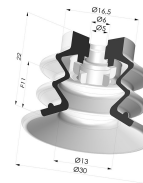

**TECHNICAL INFORMATION**

**Range :** Suction cup  
**Category :** With bellows  
**Series :** 96B  
**Height (in mm) :** 26  
**Shape :** 2.5 Bellows  
**Contact lip diameter :** 35 mm  
**inner barrel diameter :** 6.5mm  
**Number of bellows :** 2.5 Bellows  
**Horizontal force :** 39 N  
**Vertical force :** 19.5 N  
**Arrow :** 15 mm

**Variants:**

Variant reference:

**96B 35PU A**

- Color: Green
- Matter: Polyurethane
- Shore Hardness: SH60

**Related products:**

**Separable Female Fitting M5**

Product reference:  
 9PM5-2

**Separable Female Fitting M5 - with Filter**

Product reference:  
 9PM5-2-F

**Separable Female Fitting M5 - with Spray Nozzle**

Product reference:  
 9PM5-2-GIC

**Bellows Suction Cup 2.5 folds Series 96C, Ø 30 mm**

Product reference: 96C  
 30-- A

**Flexible White Filter Series FIBS Ø 22 mm**