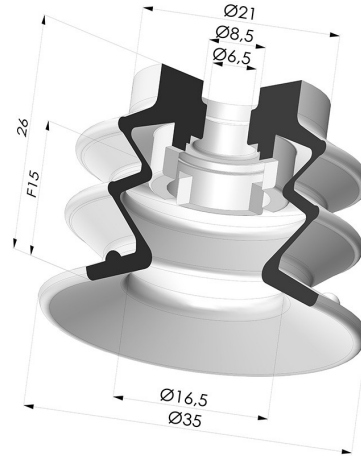

**TECHNICAL INFORMATION**

**Range :** Suction cup  
**Category :** With bellows  
**Series :** 96C  
**Height (in mm) :** 26  
**Shape :** 2.5 Bellows  
**Contact lip diameter :** 35 mm  
**inner barrel diameter :** 6.5mm  
**Number of bellows :** 2.5 Bellows  
**Horizontal force :** 39 N  
**Vertical force :** 19.5 N  
**Arrow :** 15 mm

**Variants:**

Variant reference:

**96C 35PU A**

- Color: Green / Yellow
- Matter: Polyurethane
- Shore Hardness: SH60 / SH30

**Related products:**

**Separable Female Fitting M5**

Product reference:  
 9PM5-2

**Separable Female Fitting M5 - with Filter**

Product reference:  
 9PM5-2-F

**Separable Female Fitting M5 - with Spray Nozzle**

Product reference:  
 9PM5-2-GIC

**Bellows Suction Cup 2.5 folds Series 96C, Ø 30 mm**

Product reference: 96C 30-- A

**Flexible White Filter Series FIBS Ø 22 mm**

Product reference: FIBS 96 30

**Separable Male Fitting 1/8G - with Filter**

Product reference:  
 9PM18-4-F

**Separable Female Fitting 1/8G - with Filter**