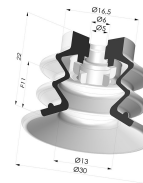

**TECHNICAL INFORMATION**

**Range :** Suction cup  
**Category :** With bellows  
**Series :** 96C  
**Height (in mm) :** 26  
**Shape :** 2.5 Bellows  
**Contact lip diameter :** 35 mm  
**inner barrel diameter :** 6.5mm  
**Number of bellows :** 2.5 Bellows  
**Horizontal force :** 39 N  
**Vertical force :** 19.5 N  
**Arrow :** 15 mm

**Variants:**

Variant reference:

**96C 35PU A**

- Color: Green / Yellow
- Matter: Polyurethane
- Shore Hardness: SH60 / SH30

**Related products:**

**Separable Female Fitting M5**

Product reference:  
 9PM5-2

**Separable Female Fitting M5 - with Filter**

Product reference:  
 9PM5-2-F

**Separable Female Fitting M5 - with Spray Nozzle**

Product reference:  
 9PM5-2-GIC

**Bellows Suction Cup 2.5 folds Series 96C, Ø 30 mm**

Product reference: 96C 30-- A

**Flexible White Filter Series FIBS Ø 22 mm**

Product reference: FIBS 96 30

**Separable Male Fitting 1/8G - with Filter**

Product reference:  
 9PM18-4-F

**Separable Female Fitting 1/8G - with Filter**