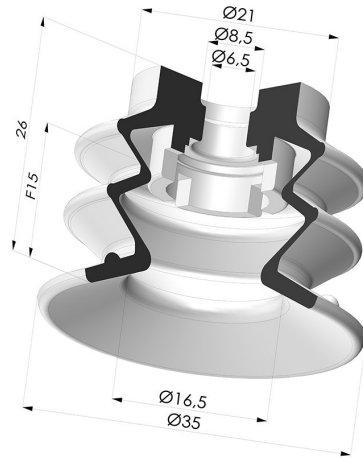

TECHNICAL INFORMATION

Range : Suction cup
Category : With bellows
Series : 96C
Height (in mm) : 26
Shape : 2.5 Bellows
Contact lip diameter : 35 mm
inner barrel diameter : 6.5mm
Number of bellows : 2.5 Bellows
Horizontal force : 39 N
Vertical force : 19.5 N
Arrow : 15 mm

Variants:

Variant reference:

96C 35PU A

- Color: Green / Yellow
- Matter: Polyurethane
- Shore Hardness: SH60 / SH30

Related products:

Separable Female Fitting M5
 Product reference: 9PM5-2

Separable Female Fitting M5 - with Filter
 Product reference: 9PM5-2-F

Separable Female Fitting M5 - with Spray Nozzle
 Product reference: 9PM5-2-GIC

Bellows Suction Cup 2.5 folds Series 96C, Ø 30 mm
 Product reference: 96C 30-- A

Flexible White Filter Series FIBS Ø 22 mm
 Product reference: FIBS 96 30

Separable Male Fitting 1/8G - with Filter
 Product reference: 9PM18-4-F

Separable Female Fitting 1/8G - with Filter
 Product reference: 9PF18-4-F