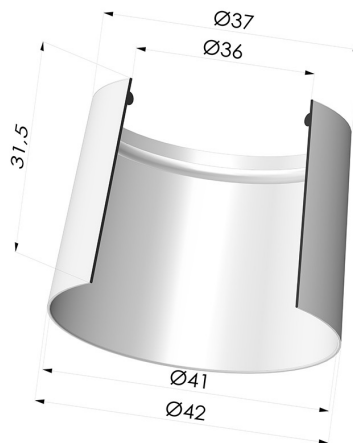

TECHNICAL INFORMATION

Range :	Suction cup
Category :	Plates
Series :	7
Height (in mm) :	31.4
Shape :	Plate
Contact lip diameter :	42 mm
Top diameter :	36 mm
inner barrel diameter :	36 mm
Number of bellows :	0.5 Bellows
Horizontal force :	60 N
Vertical force :	30 N
Arrow :	0 mm

Variants:

Variant reference:

72 42SLT A

- Color: Translucent
- CE food certified
- Matter: Silicone
- Shore Hardness: SH60