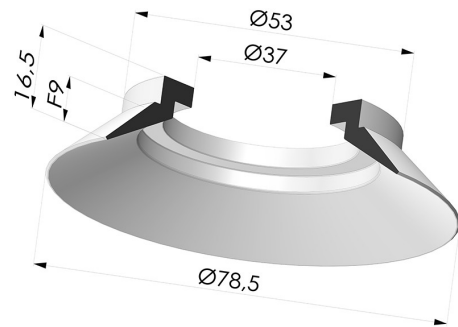

TECHNICAL INFORMATION

Range :	Suction cup
Category :	Plates
Series :	7
Height (in mm) :	16.5
Shape :	Plate
Contact lip diameter :	78.5 mm
Top diameter :	37 mm
inner barrel diameter :	37 mm
Number of bellows :	0.5 Bellows
Horizontal force :	215.5 N
Vertical force :	108 N
Arrow :	9 mm

Variants:

Variant reference:

70N-2 80CN A

- Color: Brown FDA food certified
 - Matter: Natural rubber
 - Shore Hardness: SH35