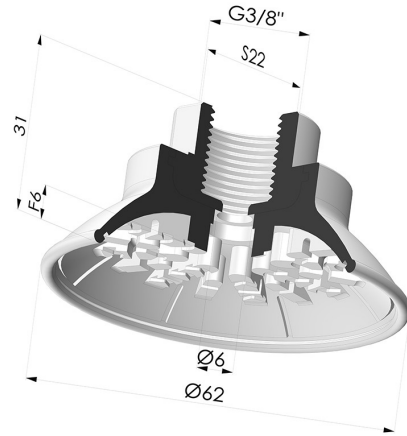

TECHNICAL INFORMATION

Range :	Suction cup
Category :	Plates
Series :	7R
Height (in mm) :	31
Shape :	Plate
Contact lip diameter :	62 mm
Top diameter :	Female G3/8"
inner barrel diameter :	Female G3/8"
Number of bellows :	0.5 Bellows
Horizontal force :	126 N
Vertical force :	63 N
Arrow :	6 mm

Variants:

Variant reference:

7R 62NI F38

- Color: Black
- Matter: Nitrile
- Shore Hardness: SH70