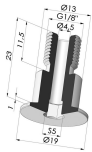

**TECHNICAL INFORMATION**

- Range :** Suction cup  
**Category :** With bellows  
**Series :** 2  
**Height (in mm) :** 15.2  
**Shape :** 2.5 Bellows  
**Contact lip diameter :** 9.4 mm  
**inner barrel diameter :** 5 mm  
**Number of bellows :** 2.5 Bellows  
**Horizontal force :** 2.7 N  
**Vertical force :** 1.4 N  
**Volume :** 0.191 cm<sup>3</sup>  
**Mass :** 0.70 g  
**Arrow :** 3 mm

Product reference: B

**Separable Male Fitting G1/4"**

Product reference: C

**Separable Female Fitting G1/8"**

Product reference: F

**Adaptor - Female G1/4" - Female M6**

Product reference: F14F6

**Adaptor - Female 1/8G - Female M6**

Product reference: F18F6

**Separable Male Fitting G1/8"**

Product reference: G

**Adaptor - Male 1/4G - Female M6**

Product reference: M14F6

**Adaptor - Male 1/8G - Female M6**

Product reference: M18F6

**Separable Male Fitting M6**

Product reference: M6C

**Separable Male Fitting M5**

Product reference: M5C  
--

**Screw G1/8" - Head Ø 19 mm - L 23 mm**

Product reference: M18T19L23.5