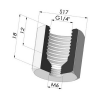

Product reference: B

**Separable Male Fitting G1/4"**

Product reference: C

**Separable Female Fitting G1/8"**

Product reference: F

**Adaptor - Female G1/4" - Female M6**

Product reference: F14F6

**Adaptor - Female 1/8G - Female M6**

Product reference: F18F6

**Separable Male Fitting G1/8"**

Product reference: G

**Adaptor - Male 1/4G - Female M6**

Product reference: M14F6

**Adaptor - Male 1/8G - Female M6**

Product reference: M18F6

**Separable Male Fitting M6**

Product reference: M6C

**Separable Male Fitting M5**

Product reference: M5C  
--

**Screw G1/8" - Head Ø 19 mm - L 23 mm**

Product reference: M18T19L23.5