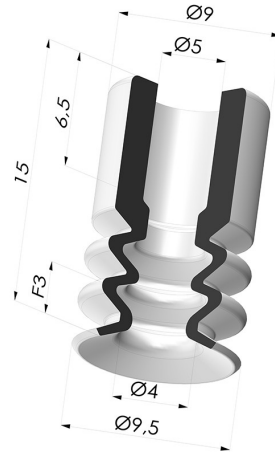

**TECHNICAL INFORMATION**

- Range :** Suction cup  
**Category :** With bellows  
**Series :** 2  
**Height (in mm) :** 15.2  
**Shape :** 2.5 Bellows  
**Contact lip diameter :** 9.4 mm  
**inner barrel diameter :** 5 mm  
**Number of bellows :** 2.5 Bellows  
**Horizontal force :** 2.7 N  
**Vertical force :** 1.4 N  
**Volume :** 0.191 cm<sup>3</sup>  
**Mass :** 0.70 g  
**Arrow :** 3 mm

**Variants:**

Variant reference:  
**2 09-2SLT A**

- Color: Translucent
- CE food certified
- Matter: Silicone
- Shore Hardness: SH60

Variant reference:  
**2 09-2SL A**

- Color: Red food-grade CE certification
- Matter: Silicone
- Shore Hardness: SH60

- Color: Gray
- Matter: Natural rubber
- Shore Hardness: SH50

Variant reference:  
**2 09-2PU A**

- Color: Blue
- Matter: PU
- Shore Hardness: SH60

**Related products:**

**Separable Female Fitting G1/4"**

Product reference: M6C

**Separable Male Fitting M5**

Product reference: M5C  
--

**Screw G1/8" - Head Ø 19 mm - L 23 mm**

Product reference: M18T19L23.5