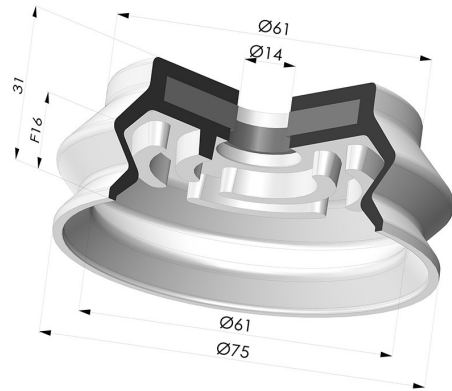

TECHNICAL INFORMATION

Range :	Suction cup
Category :	With bellows
Series :	8SB SPF
Height (in mm) :	31
Shape :	1.5 Bellows
Contact lip diameter :	75 mm
inner barrel diameter :	14mm
Number of bellows :	1.5 Bellows
Horizontal force :	180 N
Vertical force :	90 N
Arrow :	16 mm

Variants:

Variant reference:

8SB 75SLB SPF14

- Color: Blue food-grade CE certification
 - Matter: Silicone
- Shore Hardness: SH60