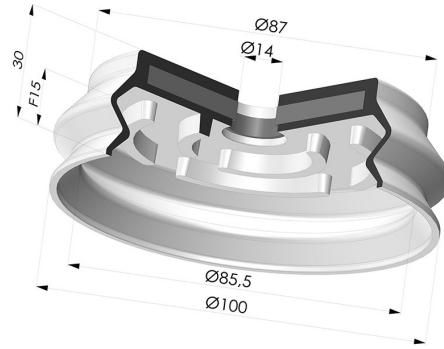

TECHNICAL INFORMATION

Range :	Suction cup
Category :	With bellows
Series :	8SB SPF
Height (in mm) :	30
Shape :	1.5 Bellows
Contact lip diameter :	100 mm
inner barrel diameter :	14mm
Number of bellows :	1.5 Bellows
Horizontal force :	331 N
Vertical force :	165.5 N
Arrow :	15 mm

Variants:

Variant reference:

8SB 100SLB SPF14

- Color: Blue food-grade CE certification
 - Matter: Silicone
- Shore Hardness: SH60