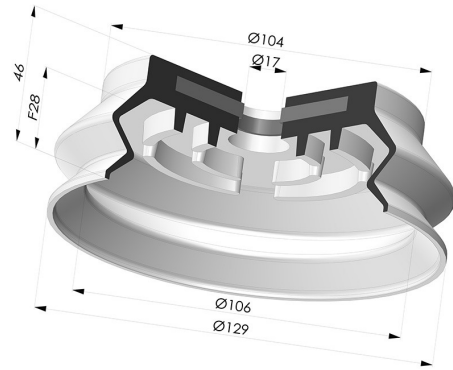

TECHNICAL INFORMATION

Range :	Suction cup
Category :	With bellows
Series :	8SB SPF
Height (in mm) :	46
Shape :	1.5 Bellows
Contact lip diameter :	129 mm
inner barrel diameter :	17mm
Number of bellows :	1.5 Bellows
Horizontal force :	560 N
Vertical force :	280 N
Arrow :	28 mm

Variants:

Variant reference:

8SB 125SLB SPF17

- Color: Blue food-grade CE certification
 - Matter: Silicone
- Shore Hardness: SH60