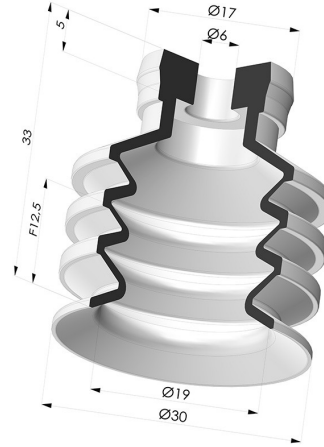

TECHNICAL INFORMATION

Range :	Suction cup
Category :	With bellows
Series :	82SB
Height (in mm) :	33
Shape :	3.5 Bellows
Contact lip diameter :	30 mm
inner barrel diameter :	6mm
Number of bellows :	3.5 Bellows
Horizontal force :	30 N
Vertical force :	15 N
Arrow :	12.5 mm

Variants:

Variant reference:

82SB 30SLT A SH35

- Color: Translucent
- Matter: Silicone
- Shore Hardness: SH35

Related products:

**Adaptor - Female
 G1/4" - Female M6**

Product reference:
 F14F6

**Adaptor - Female
 1/8G - Female M6**

Product reference:
 F18F6

**Adaptor - Male 1/4G
 - Female M6**

Product reference:
 M14F6

**Adaptor - Male 1/8G
 - Female M6**

Product reference:
 M18F6

**Screw M6 - Head Ø
 12 mm - L 13 mm**

Product reference:
 M6T12L13