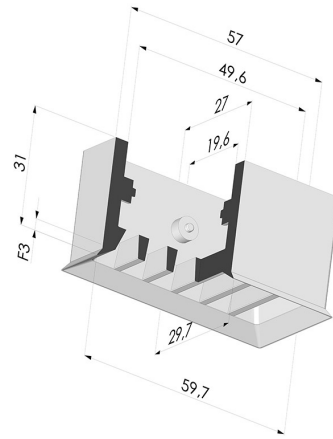

**TECHNICAL INFORMATION**

<b>Range :</b>	Suction cup
<b>Category :</b>	Rectangular
<b>Series :</b>	4PB
<b>Height (in mm) :</b>	31
<b>Shape :</b>	Rectangular
<b>Length :</b>	59.7 mm
<b>Width :</b>	29.7 mm
<b>inner barrel diameter :</b>	49.6x16.6
<b>Number of bellows :</b>	0.5 Bellows
<b>Horizontal force :</b>	75.5 N
<b>Vertical force :</b>	39 N
<b>Volume :</b>	28.6 cm <sup>3</sup>
<b>Mass :</b>	24 g
<b>Arrow :</b>	3 mm

**Variants:**

Variant reference:

**4PB 60 30 31NI A**

- Color: Black
- Matter: Nitrile
- Shore Hardness: SH70