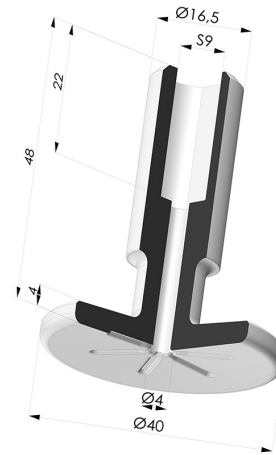

TECHNICAL INFORMATION

Range :	Suction cup
Category :	Plates
Series :	7
Height (in mm) :	48.4
Shape :	Plate
Contact lip diameter :	40.2 mm
Top diameter :	9.2 mm
inner barrel diameter :	S9
Number of bellows :	0.5 Bellows
Horizontal force :	49 N
Vertical force :	24 N
Arrow :	0 mm

Variants:

Variant reference:

77 40NI A

- Color: Black
- Matter: Nitrile
- Shore Hardness: SH70