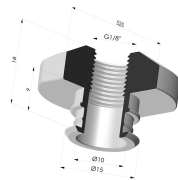

TECHNICAL INFORMATION

Range :	Suction cup
Category :	With bellows
Series :	8
Height (in mm) :	25
Shape :	1.5 Bellows
Contact lip diameter :	25 mm
inner barrel diameter :	13mm
Number of bellows :	1.5 Bellows
Horizontal force :	22 N
Vertical force :	11 N
Arrow :	7 mm

Variants:

Variant reference:

86 25SLT A

- Color: Translucent
- CE food certified
- Matter: Silicone
- Shore Hardness: SH60

Related products:

Separable Male Fitting 1/4G

Product reference: 9G14-2

Separable Female Fitting 1/8G

Product reference: 9G18-2

Separable Male Fitting 3/8G

Product reference: 9G38-2