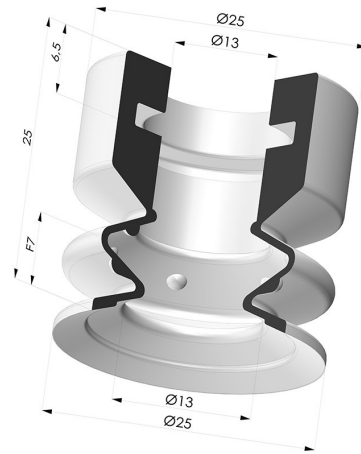

TECHNICAL INFORMATION

Range :	Suction cup
Category :	With bellows
Series :	8
Height (in mm) :	25
Shape :	1.5 Bellows
Contact lip diameter :	25 mm
inner barrel diameter :	13mm
Number of bellows :	1.5 Bellows
Horizontal force :	22 N
Vertical force :	11 N
Arrow :	7 mm

Variants:

Variant reference:

86 25SLT A

- Color: Translucent
- CE food certified
- Matter: Silicone
- Shore Hardness: SH60

Related products:

Separable Male Fitting 1/4G

Product reference: 9G14-2

Separable Female Fitting 1/8G

Product reference: 9G18-2

Separable Male Fitting 3/8G

Product reference: 9G38-2