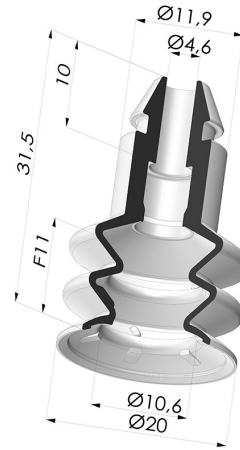

TECHNICAL INFORMATION

Range :	Suction cup
Category :	With bellows
Series :	8
Height (in mm) :	31.5
Shape :	2.5 Bellows
Contact lip diameter :	20 mm
Top diameter :	4.6 mm
inner barrel diameter :	4.6 mm
Number of bellows :	2.5 Bellows
Horizontal force :	14 N
Vertical force :	7 N
Arrow :	11 mm

Variants:

Variant reference:

87 20-2NRB A

- Color: Blue
- Matter: Natural rubber
- Shore Hardness: SH70