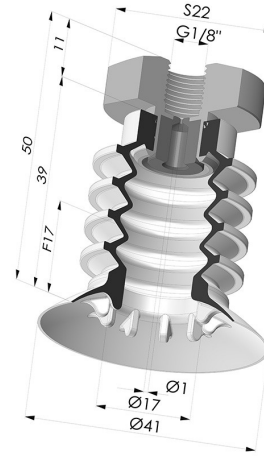

TECHNICAL INFORMATION

- Range :** Suction cup
- Category :** With bellows
- Series :** 95
- Height (in mm) :** 50
- Shape :** 4.5 Bellows
- Contact lip diameter :** 41 mm
- inner barrel diameter :** Female G1/8"
- Number of bellows :** 4.5 Bellows
- Horizontal force :** 57 N
- Vertical force :** 28.5 N
- Arrow :** 17 mm

Variants:

- Variant reference:
95 40NR 18D-2-GIC
- Color: Gray
 - Matter: Natural rubber
 - Shore Hardness: SH50

Material guide:

	Material	Code	Temperature resistance (°C)	Flexibility	Abrasion resistance	UV/Weather resistance	Oil resistance	Food compatibility	Migration test
	Natural rubber Gray (Shore SH50)	NR	-20/+70	✓✓✓	✓✓	✗✗	✗✗	✗	✗

Related products:

Separable Female Fitting 1/8G - with Filter

Product reference: 9G18-2-F