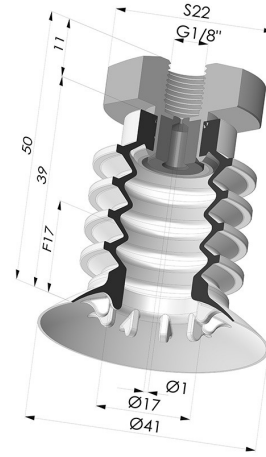

TECHNICAL INFORMATION

Range :	Suction cup
Category :	With bellows
Series :	95
Height (in mm) :	50
Shape :	4.5 Bellows
Contact lip diameter :	41 mm
inner barrel diameter :	Female G1/8"
Number of bellows :	4.5 Bellows
Horizontal force :	57 N
Vertical force :	28.5 N
Arrow :	17 mm

Variants:

Variant reference:

95 40NR 18D-2-GIC

- Color: Gray
- Matter: Natural rubber
- Shore Hardness: SH50

Related products:

Separable Female Fitting 1/8G - with Filter

Product reference: 9G18-2-F