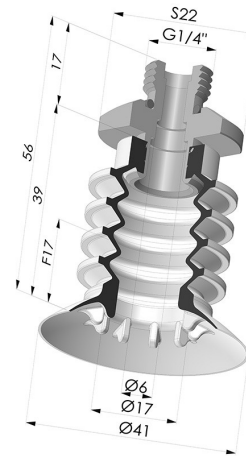

TECHNICAL INFORMATION

Range :	Suction cup
Category :	With bellows
Series :	95
Height (in mm) :	56
Shape :	4.5 Bellows
Contact lip diameter :	41 mm
inner barrel diameter :	Male G1/4"
Number of bellows :	4.5 Bellows
Horizontal force :	57 N
Vertical force :	28.5 N
Arrow :	17 mm

Variants:

Variant reference:

95 40SL 14D-2

- Color: Red food-grade CE certification
 - Matter: Silicone
- Shore Hardness: SH60

Related products:

Separable Male Fitting 1/4G

Product reference: 9G14-2