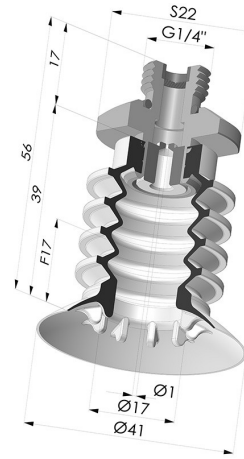

TECHNICAL INFORMATION

Range :	Suction cup
Category :	With bellows
Series :	95
Height (in mm) :	56
Shape :	4.5 Bellows
Contact lip diameter :	41 mm
inner barrel diameter :	Male G1/4"
Number of bellows :	4.5 Bellows
Horizontal force :	57 N
Vertical force :	28.5 N
Arrow :	17 mm

Variants:

Variant reference:

95 40SL 14D-2-GIC

- Color: Red food-grade CE certification
 - Matter: Silicone
- Shore Hardness: SH60

Related products:

Separable Male Fitting 1/4G - with Spray Nozzle

Product reference: 9G14-2-GIC