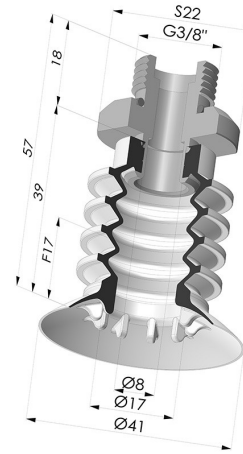

TECHNICAL INFORMATION

Range :	Suction cup
Category :	With bellows
Series :	95
Height (in mm) :	57
Shape :	4.5 Bellows
Contact lip diameter :	41 mm
inner barrel diameter :	Male G3/8"
Number of bellows :	4.5 Bellows
Horizontal force :	57 N
Vertical force :	28.5 N
Arrow :	17 mm

Variants:

Variant reference:

95 40SL 38D-2

- Color: Red food-grade CE certification
 - Matter: Silicone
- Shore Hardness: SH60