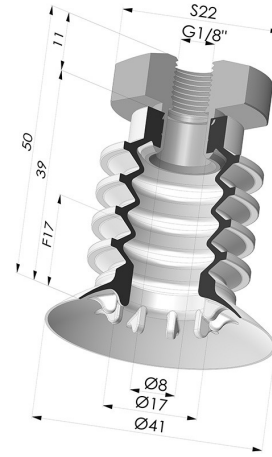

TECHNICAL INFORMATION

Range :	Suction cup
Category :	With bellows
Series :	95
Height (in mm) :	50
Shape :	4.5 Bellows
Contact lip diameter :	41 mm
inner barrel diameter :	Female G1/8"
Number of bellows :	4.5 Bellows
Horizontal force :	57 N
Vertical force :	28.5 N
Arrow :	17 mm

Variants:

Variant reference:

95 40NR 18D-2

- Color: Gray
- Matter: Natural rubber
- Shore Hardness: SH50

Related products:

Separable Female Fitting 1/8G

Product reference: 9G18-2