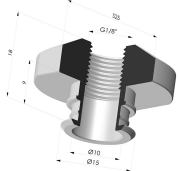

TECHNICAL INFORMATION

Range :	Suction cup
Category :	With bellows
Series :	95
Height (in mm) :	50
Shape :	4.5 Bellows
Contact lip diameter :	41 mm
inner barrel diameter :	Female G1/8"
Number of bellows :	4.5 Bellows
Horizontal force :	57 N
Vertical force :	28.5 N
Arrow :	17 mm

Variants:

Variant reference:

95 40NR 18D-2

- Color: Gray
- Matter: Natural rubber
- Shore Hardness: SH50

Related products:

Separable Female Fitting 1/8G

Product reference: 9G18-2