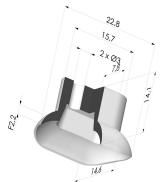

TECHNICAL INFORMATION

Range :	Suction cup
Category :	Oblong
Series :	4
Height (in mm) :	14.1
Shape :	Oblong
Length :	22.8 mm
Width :	14.6 mm
inner barrel diameter :	2x3 mm
Number of bellows :	0.5 Bellows
Horizontal force :	13 N
Vertical force :	6.5 N
Volume :	0.89 cm ³
Mass :	1.20 g
Arrow :	2.3 mm

Variants:

Variant reference:

- 40D 25NI A**
- Color: Black
- Matter: Nitrile

Related products:

Oblong Suction Cup Series 4, 22,8x14.6mm

Product reference: 40D-2 25-- A