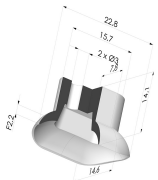

**TECHNICAL INFORMATION**

<b>Range :</b>	Suction cup
<b>Category :</b>	Oblong
<b>Series :</b>	4
<b>Height (in mm) :</b>	14.1
<b>Shape :</b>	Oblong
<b>Length :</b>	22.8 mm
<b>Width :</b>	14.6 mm
<b>inner barrel diameter :</b>	2x3 mm
<b>Number of bellows :</b>	0.5 Bellows
<b>Horizontal force :</b>	13 N
<b>Vertical force :</b>	6.5 N
<b>Volume :</b>	0.89 cm <sup>3</sup>
<b>Mass :</b>	1.20 g
<b>Arrow :</b>	2.3 mm

**Variants:**

Variant reference:

**40D 25NI A**

- Color: Black
- Matter: Nitrile

**Related products:**

**Oblong Suction Cup Series 4, 22,8x14.6mm**

Product reference: 40D-2 25-- A