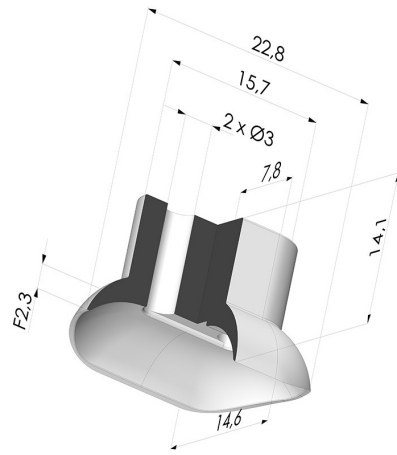

**TECHNICAL INFORMATION**

<b>Range :</b>	Suction cup
<b>Category :</b>	Oblong
<b>Series :</b>	4
<b>Height (in mm) :</b>	14.1
<b>Shape :</b>	Oblong
<b>Length :</b>	22.8 mm
<b>Width :</b>	14.6 mm
<b>inner barrel diameter :</b>	2x3 mm
<b>Number of bellows :</b>	0.5 Bellows
<b>Horizontal force :</b>	13 N
<b>Vertical force :</b>	6.5 N
<b>Volume :</b>	0.89 cm <sup>3</sup>
<b>Mass :</b>	1.20 g
<b>Arrow :</b>	2.3 mm

**Variants:**

Variant reference:

**40D 25NI A**

- Color: Black
- Matter: Nitrile

**Related products:**

**Oblong Suction Cup Series 4, 22,8x14.6mm**

Product reference: 40D-2 25-- A