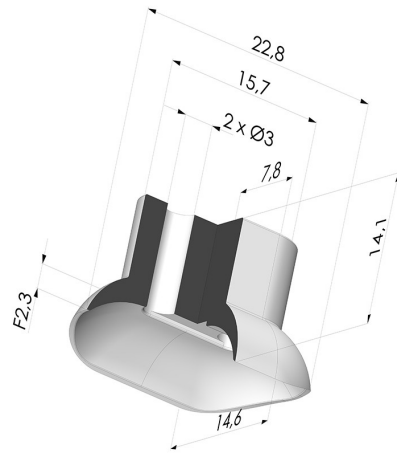

TECHNICAL INFORMATION

Range :	Suction cup
Category :	Oblong
Series :	4
Height (in mm) :	14.1
Shape :	Oblong
Length :	22.8 mm
Width :	14.6 mm
inner barrel diameter :	2x3 mm
Number of bellows :	0.5 Bellows
Horizontal force :	13 N
Vertical force :	6.5 N
Volume :	0.89 cm ³
Mass :	1.20 g
Arrow :	2.3 mm

Variants:

Variant reference:

- 40D 25NI A**
- Color: Black
- Matter: Nitrile

Related products:

Oblong Suction Cup Series 4, 22,8x14.6mm

Product reference: 40D-2 25-- A