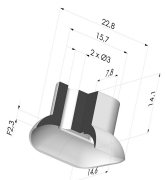

TECHNICAL INFORMATION

Range :	Suction cup
Category :	Oblong
Series :	4
Height (in mm) :	14.1
Shape :	Oblong
Length :	22.8 mm
Width :	14.6 mm
inner barrel diameter :	2x3 mm
Number of bellows :	0.5 Bellows
Horizontal force :	13 N
Vertical force :	6.5 N
Volume :	1.13 cm ³
Mass :	1.2 g
Arrow :	2.2 mm

Variants:

Variant reference:

40D-2 25NI A

- Color: Black
- Matter: Nitrile

Related products:

Oblong Suction Cup Series 4, 22,8x14.6mm

Product reference: 40D 25-- A