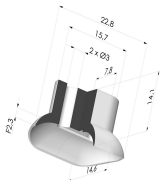

**TECHNICAL INFORMATION**

<b>Range :</b>	Suction cup
<b>Category :</b>	Oblong
<b>Series :</b>	4
<b>Height (in mm) :</b>	14.1
<b>Shape :</b>	Oblong
<b>Length :</b>	22.8 mm
<b>Width :</b>	14.6 mm
<b>inner barrel diameter :</b>	2x3 mm
<b>Number of bellows :</b>	0.5 Bellows
<b>Horizontal force :</b>	13 N
<b>Vertical force :</b>	6.5 N
<b>Volume :</b>	1.13 cm <sup>3</sup>
<b>Mass :</b>	1.2 g
<b>Arrow :</b>	2.2 mm

**Variants:**

Variant reference:

**40D-2 25NI A**

- Color: Black
- Matter: Nitrile

**Related products:**

**Oblong Suction Cup Series 4, 22,8x14.6mm**

Product reference: 40D 25-- A