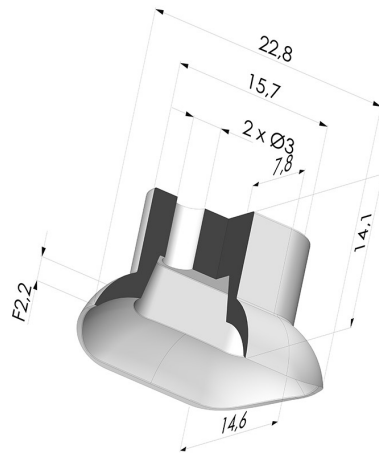

**TECHNICAL INFORMATION**

<b>Range :</b>	Suction cup
<b>Category :</b>	Oblong
<b>Series :</b>	4
<b>Height (in mm) :</b>	14.1
<b>Shape :</b>	Oblong
<b>Length :</b>	22.8 mm
<b>Width :</b>	14.6 mm
<b>inner barrel diameter :</b>	2x3 mm
<b>Number of bellows :</b>	0.5 Bellows
<b>Horizontal force :</b>	13 N
<b>Vertical force :</b>	6.5 N
<b>Volume :</b>	1.13 cm <sup>3</sup>
<b>Mass :</b>	1.2 g
<b>Arrow :</b>	2.2 mm

**Variants:**

Variant reference:

**40D-2 25NI A**

- Color: Black
- Matter: Nitrile

**Related products:**

**Oblong Suction Cup Series 4, 22,8x14.6mm**

Product reference: 40D 25-- A