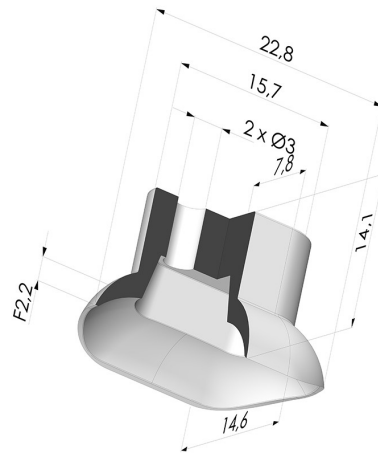

TECHNICAL INFORMATION

Range :	Suction cup
Category :	Oblong
Series :	4
Height (in mm) :	14.1
Shape :	Oblong
Length :	22.8 mm
Width :	14.6 mm
inner barrel diameter :	2x3 mm
Number of bellows :	0.5 Bellows
Horizontal force :	13 N
Vertical force :	6.5 N
Volume :	1.13 cm ³
Mass :	1.2 g
Arrow :	2.2 mm

Variants:

Variant reference:

40D-2 25NI A

- Color: Black
- Matter: Nitrile

Related products:

Oblong Suction Cup Series 4, 22,8x14.6mm

Product reference: 40D 25-- A