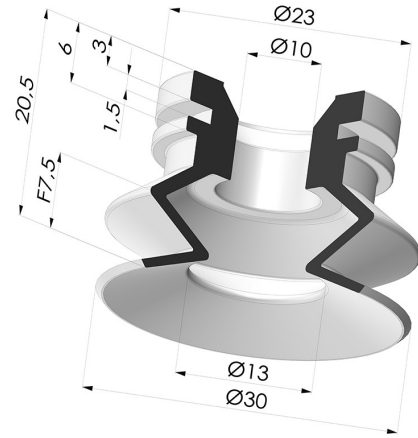

TECHNICAL INFORMATION

- Range :** Suction cup
Category : With bellows
Series : 8SC
Height (in mm) : 20.5
Shape : 1.5 Bellows
Contact lip diameter : 30 mm
inner barrel diameter : 10 mm
Number of bellows : 1.5 Bellows
Outer diameter : 30 mm
Horizontal force : 29 N
Vertical force : 14.5 N
Arrow : 7.5 mm

Variants:

Variant reference:
8SC 1 30SLBLEU A

- Color: Blue food-grade CE certification
 - Matter: Silicone
 - Shore Hardness: SH30

Variant reference:
8SC 1 30SLT A

- Color: Translucent
 - CE food certified
 - Matter: Silicone
- Shore Hardness: SH60

Variant reference:
8SC 1 30SLG A

- Color: Grey FDA food-grade certified
 - Matter: Silicone
 - Shore Hardness: SH40

Related products:

Separable Female Fitting G1/4"
 Product reference: D

Separable Male Fitting G1/4"
 Product reference: E

Separable Female Fitting G1/8"
 Product reference: H

Separable Male Fitting G1/8"
 Product reference: I

Separable Male Fitting M6
 Product reference: M6C17