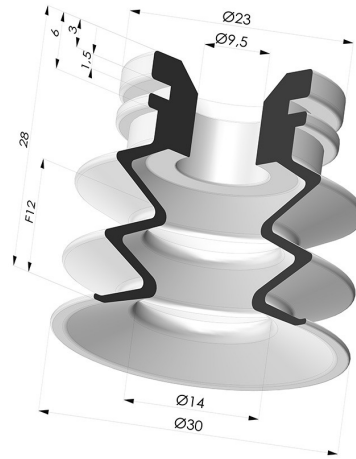

TECHNICAL INFORMATION

Range :	Suction cup
Category :	With bellows
Series :	8SC
Height (in mm) :	28
Shape :	2.5 Bellows
Contact lip diameter :	30 mm
inner barrel diameter :	9.5mm
Number of bellows :	2.5 Bellows
Horizontal force :	30 N
Vertical force :	15 N
Arrow :	12 mm

Variants:

Variant reference:
8SC 30SLBLEU A

- Color: Blue food-grade CE certification
 - Matter: Silicone
- Shore Hardness: SH30

Variant reference:
8SC 30SLG A

- Color: Grey FDA food-grade certified
 - Matter: Silicone
- Shore Hardness: SH40

Related products:

Separable Female Fitting G1/4"
 Product reference: D

Separable Male Fitting G1/4"
 Product reference: E

Separable Female Fitting G1/8"
 Product reference: H

Separable Male Fitting G1/8"
 Product reference: I

Separable Male Fitting M6
 Product reference: M6C17