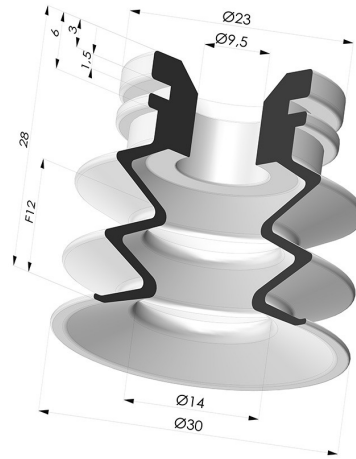

TECHNICAL INFORMATION

- Range :** Suction cup
Category : With bellows
Series : 8SC
Height (in mm) : 28
Shape : 2.5 Bellows
Contact lip diameter : 30 mm
inner barrel diameter : 9.5mm
Number of bellows : 2.5 Bellows
Horizontal force : 30 N
Vertical force : 15 N
Arrow : 12 mm

Variants:

Variant reference:
8SC 30SLBLEU A

- Color: Blue food-grade CE certification
 - Matter: Silicone
 - Shore Hardness: SH30

Variant reference:
8SC 30SLT A

- Color: Translucent
 - CE food certified
 - Matter: Silicone
- Shore Hardness: SH60

Variant reference:
8SC 30SLG A

- Color: Grey FDA food-grade certified
 - Matter: Silicone
 - Shore Hardness: SH40

Material guide:

	Material	Code	Temperature resistance (°C)	Flexibility	Abrasion resistance	UV/Weather resistance	Oil resistance	Food compatibility	Migration test
	Silicone Blue food-grade CE certification (Shore SH30)	SLBLEU	-60/+250	✓✓✓	✗	✓✓✓	✗	FDA  **	A, B, D2
	Silicone Translucent (Shore SH60)	SLT	-60/+250	✓✓✓	✓	✓✓✓	✓	FDA  **	✗