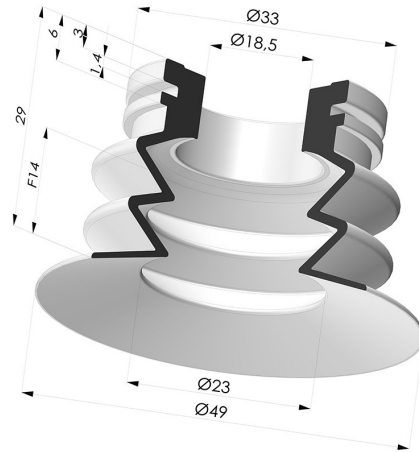

**TECHNICAL INFORMATION**

<b>Range :</b>	Suction cup
<b>Category :</b>	With bellows
<b>Series :</b>	8SC
<b>Height (in mm) :</b>	29
<b>Shape :</b>	2.5 Bellows
<b>Contact lip diameter :</b>	50 mm
<b>inner barrel diameter :</b>	18.5mm
<b>Number of bellows :</b>	2.5 Bellows
<b>Horizontal force :</b>	84 N
<b>Vertical force :</b>	42 N
<b>Arrow :</b>	14 mm

**Variants:**

Variant reference:  
**8SC-2 50SLDB A**

- Color: Blue food-grade CE certification
- Matter: Detectable silicone
- Shore Hardness: SH40