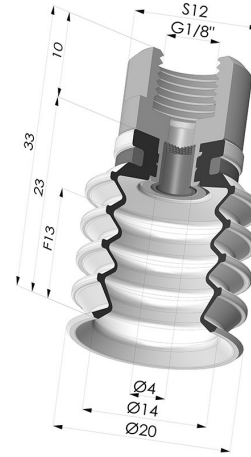

TECHNICAL INFORMATION

Range : Suction cup
Category : With bellows
Series : 92
Height (in mm) : 33
Shape : 4.5 Bellows
Contact lip diameter : 20 mm
inner barrel diameter : Female G1/8"
Number of bellows : 4.5 Bellows
Horizontal force : 11.5 N
Vertical force : 6 N
Arrow : 13 mm

Variants:

Variant reference:
92 20NI F18D-4-F

- Color: Black
- Matter: Nitrile
- Shore Hardness: SH70

Variant reference:
92 20SLT F18D-4-F

- Color: Translucent
- CE food certified
- Matter: Silicone
- Shore Hardness: SH60

Variant reference:
92 20SL F18D-4-F

- Color: Red food-grade CE certification
- Matter: Silicone
- Shore Hardness: SH60

Related products:

Bellows Suction Cup 4.5 folds Series 92, Ø 20 mm
 Product reference: 92 20-- A

Inner Reinforcement Ring - OD 17.5 mm
 Product reference: A20

Check Valve for Fitting 9P18A
 Product reference: PAL 9P18A

Rivet for Fitting 9P18A - Aluminium
 Product reference: 9P18A RIV