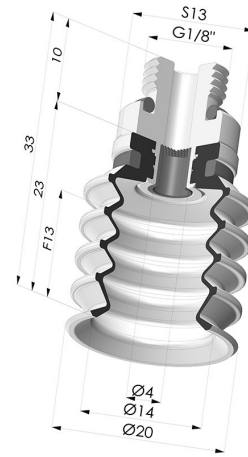

TECHNICAL INFORMATION

Range :	Suction cup
Category :	With bellows
Series :	92
Height (in mm) :	33
Shape :	4.5 Bellows
Contact lip diameter :	20 mm
inner barrel diameter :	Male G1/8"
Number of bellows :	4.5 Bellows
Horizontal force :	11.5 N
Vertical force :	6 N
Arrow :	13 mm

Variants:

Variant reference:
92 20NI M18D-4-F

- Color: Black
- Matter: Nitrile
- Shore Hardness: SH70

Variant reference:
92 20SLT M18D-4-F

- Color: Translucent
- CE food certified
- Matter: Silicone
- Shore Hardness: SH60

Variant reference:
92 20SL M18D-4-F

- Color: Red food-grade CE certification
- Matter: Silicone
- Shore Hardness: SH60

Related products:

Inner Reinforcement Ring - OD 17.5 mm

Product reference: A20