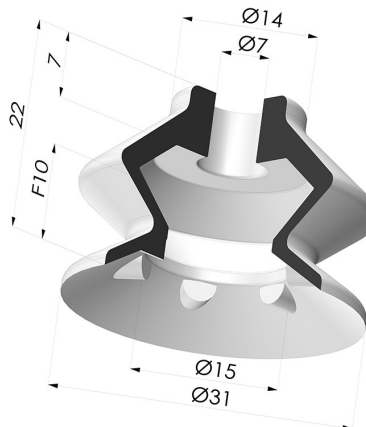

TECHNICAL INFORMATION

Range : Suction cup
Category : With bellows
Series : VCS 1
Height (in mm) : 21.7
Shape : 1.5 Bellows
Contact lip diameter : 30.6 mm
Top diameter : 6.8 mm
inner barrel diameter : 7 mm
Number of bellows : 1.5 Bellows
Horizontal force : 33.5 N
Vertical force : 16.7 N
Arrow : 10 mm

Variants:

Variant reference:

VCS 1 30B

- Color: Blue
- Matter: Vinyl
- Shore Hardness: SH50

Related products:

**Adaptor - Female
 G1/4" - Female M6**

Product reference:
 F14F6

**Adaptor - Female
 1/8G - Female M6**

Product reference:
 F18F6

**Adaptor - Male 1/4G
 - Female M6**

Product reference:
 M14F6

**Adaptor - Male 1/8G
 - Female M6**

Product reference:
 M18F6

**Screw M6 - Head Ø
 12 mm - L 15 mm**

Product reference:
 M6T12L15