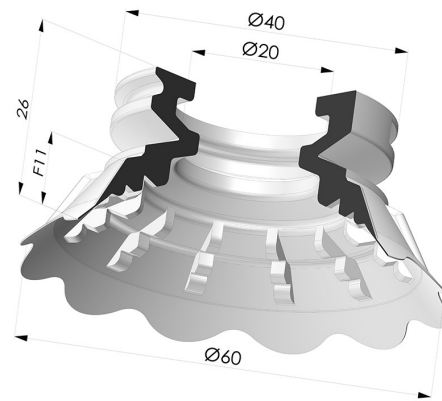

**TECHNICAL INFORMATION**

<b>Range :</b>	Suction cup
<b>Category :</b>	Plates
<b>Series :</b>	7
<b>Height (in mm) :</b>	26.2
<b>Shape :</b>	Plate
<b>Contact lip diameter :</b>	59.5 mm
<b>inner barrel diameter :</b>	20.3 mm
<b>Number of bellows :</b>	0.5 Bellows
<b>Horizontal force :</b>	124 N
<b>Vertical force :</b>	62 N
<b>Arrow :</b>	11 mm

**Variants:**

Variant reference:  
**7FP 60SLBLEU A**

- Color: Blue food-grade CE certification
- Matter: Silicone
- Shore Hardness: SH60

**Related products:**

**Detachable fitting female G3/8"**

Product reference: 7FP 60 INS F38