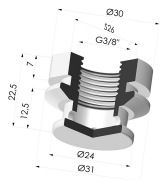

**TECHNICAL INFORMATION**

<b>Range :</b>	Suction cup
<b>Category :</b>	Plates
<b>Series :</b>	7
<b>Height (in mm) :</b>	26.2
<b>Shape :</b>	Plate
<b>Contact lip diameter :</b>	59.5 mm
<b>inner barrel diameter :</b>	20.3 mm
<b>Number of bellows :</b>	0.5 Bellows
<b>Horizontal force :</b>	124 N
<b>Vertical force :</b>	62 N
<b>Arrow :</b>	11 mm

**Variants:**

Variant reference:  
**7FP 60SLBLEU A**

- Color: Blue food-grade CE certification
- Matter: Silicone
- Shore Hardness: SH60

**Related products:**

**Detachable fitting female G3/8"**

Product reference: 7FP 60 INS F38