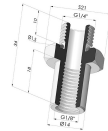

TECHNICAL INFORMATION

Range :	Suction cup
Category :	With bellows
Series :	8
Height (in mm) :	48
Shape :	2.5 Bellows
Contact lip diameter :	40 mm
inner barrel diameter :	11mm
Number of bellows :	2.5 Bellows
Horizontal force :	46 N
Vertical force :	28 N
Arrow :	22 mm

Related products:

Crimped Female Fitting G1/4"

Product reference: N

Crimped Male Fitting G1/4"

Product reference: O