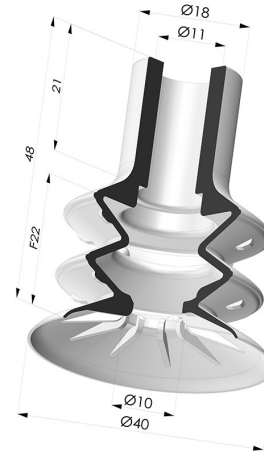

TECHNICAL INFORMATION

Range :	Suction cup
Category :	With bellows
Series :	8
Height (in mm) :	48
Shape :	2.5 Bellows
Contact lip diameter :	40 mm
inner barrel diameter :	11mm
Number of bellows :	2.5 Bellows
Horizontal force :	46 N
Vertical force :	28 N
Arrow :	22 mm

Variants:

Variant reference:
88B 40SLT A

- Color: Translucent
- CE food certified
- Matter: Silicone
- Shore Hardness: SH60

Variant reference:
88B 40SLBLEU ASH50

- Color: Blue food-grade CE certification
- Matter: Silicone
- Shore Hardness: SH50

Related products:

Crimped Female Fitting G1/4"

Product reference: N

Crimped Male Fitting G1/4"

Product reference: O