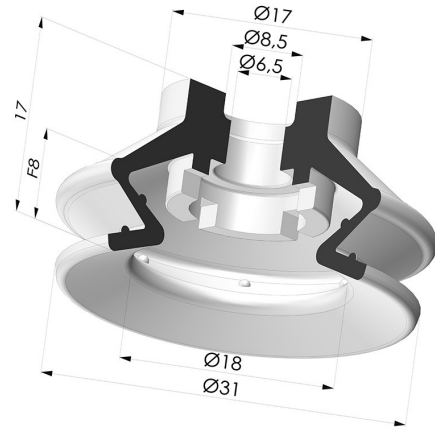

TECHNICAL INFORMATION

Range :	Suction cup
Category :	With bellows
Series :	97B
Height (in mm) :	17
Shape :	1.5 Bellows
Contact lip diameter :	31 mm
inner barrel diameter :	6.5mm
Number of bellows :	1.5 Bellows
Horizontal force :	30 N
Vertical force :	15 N
Arrow :	8 mm

Variants:

Variant reference:

97B 30PU A

- Color: Green
- Matter: Polyurethane
- Shore Hardness: SH60