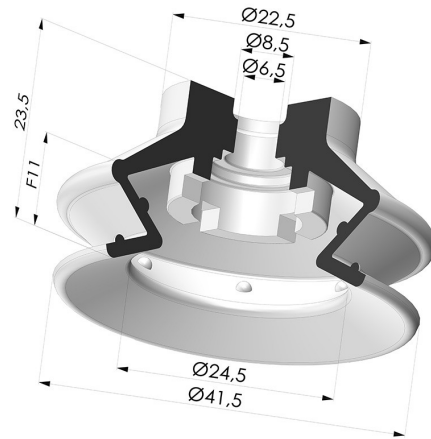

**TECHNICAL INFORMATION**

<b>Range :</b>	Suction cup
<b>Category :</b>	With bellows
<b>Series :</b>	97B
<b>Height (in mm) :</b>	23.5
<b>Shape :</b>	1.5 Bellows
<b>Contact lip diameter :</b>	41.4 mm
<b>inner barrel diameter :</b>	6.5mm
<b>Number of bellows :</b>	1.5 Bellows
<b>Horizontal force :</b>	54.5 N
<b>Vertical force :</b>	27 N
<b>Arrow :</b>	11 mm

**Variants:**

Variant reference:

**97B 40PU A**

- Color: Green
- Matter: Polyurethane
- Shore Hardness: SH60