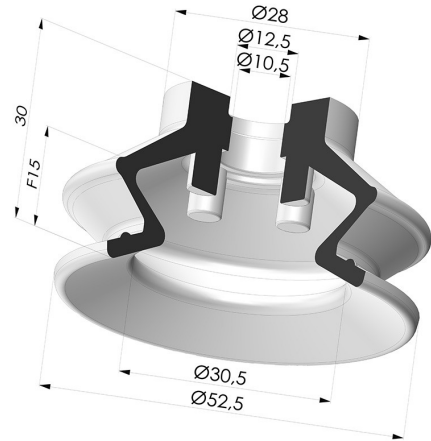

**TECHNICAL INFORMATION**

<b>Range :</b>	Suction cup
<b>Category :</b>	With bellows
<b>Series :</b>	97B
<b>Height (in mm) :</b>	30
<b>Shape :</b>	1.5 Bellows
<b>Contact lip diameter :</b>	52.5 mm
<b>inner barrel diameter :</b>	10.5mm
<b>Number of bellows :</b>	1.5 Bellows
<b>Horizontal force :</b>	90 N
<b>Vertical force :</b>	45 N
<b>Arrow :</b>	15 mm

**Variants:**

Variant reference:

**97B 50PU A**

- Color: Green
- Matter: Polyurethane
- Shore Hardness: SH60