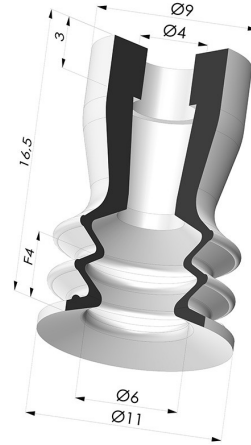

TECHNICAL INFORMATION

Range : Suction cup
Category : With bellows
Series : 96B
Height (in mm) : 16.5
Shape : 2.5 Bellows
Contact lip diameter : 11 mm
inner barrel diameter : 4mm
Number of bellows : 2.5 Bellows
Horizontal force : 4 N
Vertical force : 2 N
Arrow : 4 mm

Variants:

Variant reference:

96B 10PU A

- Color: Green
- Matter: Polyurethane
- Shore Hardness: SH60

Related products:

Separable Female Fitting M5

Product reference:
 9PM5-2

Separable Female Fitting M5 - with Filter

Product reference:
 9PM5-2-F

Separable Female Fitting M5 - with Spray Nozzle

Product reference:
 9PM5-2-GIC

Bellows Suction Cup 2.5 folds Series 96C, 20 mm Ø

Product reference: 96C
 20-- A

Separable Male Fitting 1/8G - with Filter

Product reference:
 9PM18-4-F

Separable Female Fitting 1/8G - with Filter

Product reference:
 9PF18-4-F