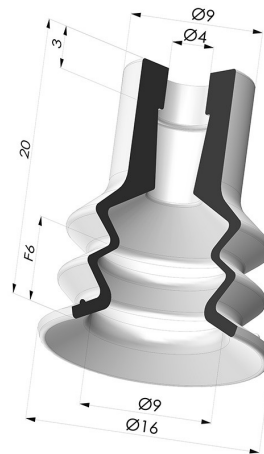

**TECHNICAL INFORMATION**

**Range :** Suction cup  
**Category :** With bellows  
**Series :** 96B  
**Height (in mm) :** 20  
**Shape :** 2.5 Bellows  
**Contact lip diameter :** 16 mm  
**inner barrel diameter :** 4mm  
**Number of bellows :** 2.5 Bellows  
**Horizontal force :** 8 N  
**Vertical force :** 4 N  
**Arrow :** 6 mm

**Variants:**

Variant reference:

**96B 15PU A**

- Color: Green
- Matter: Polyurethane
- Shore Hardness: SH60

**Related products:**

**Separable Female Fitting M5**

Product reference:  
 9PM5-2

**Separable Female Fitting M5 - with Filter**

Product reference:  
 9PM5-2-F

**Separable Female Fitting M5 - with Spray Nozzle**

Product reference:  
 9PM5-2-GIC

**Bellows Suction Cup 2.5 folds Series 96C, 20 mm Ø**

Product reference: 96C  
 20-- A

**Separable Male Fitting 1/8G - with Filter**

Product reference:  
 9PM18-4-F

**Separable Female Fitting 1/8G - with Filter**

Product reference:  
 9PF18-4-F