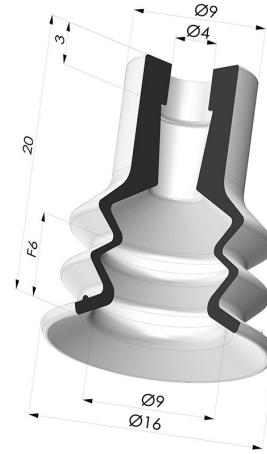

**TECHNICAL INFORMATION**

**Range :** Suction cup  
**Category :** With bellows  
**Series :** 96B  
**Height (in mm) :** 20  
**Shape :** 2.5 Bellows  
**Contact lip diameter :** 16 mm  
**inner barrel diameter :** 4mm  
**Number of bellows :** 2.5 Bellows  
**Horizontal force :** 8 N  
**Vertical force :** 4 N  
**Arrow :** 6 mm

**Variants:**

Variant reference:

**96B 15PU A**

- Color: Green
- Matter: Polyurethane
- Shore Hardness: SH60

**Related products:**

**Separable Female Fitting M5**

Product reference:  
 9PM5-2

**Separable Female Fitting M5 - with Filter**

Product reference:  
 9PM5-2-F

**Separable Female Fitting M5 - with Spray Nozzle**

Product reference:  
 9PM5-2-GIC

**Bellows Suction Cup 2.5 folds Series 96C, 20 mm Ø**

Product reference: 96C  
 20-- A

**Separable Male Fitting 1/8G - with Filter**

Product reference:  
 9PM18-4-F

**Separable Female Fitting 1/8G - with Filter**

Product reference:  
 9PF18-4-F