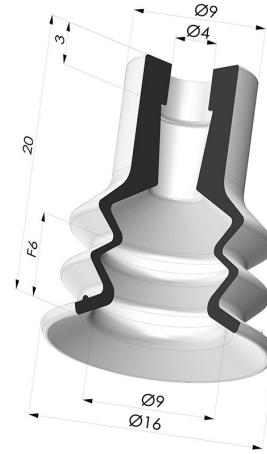

TECHNICAL INFORMATION

Range : Suction cup
Category : With bellows
Series : 96B
Height (in mm) : 20
Shape : 2.5 Bellows
Contact lip diameter : 16 mm
inner barrel diameter : 4mm
Number of bellows : 2.5 Bellows
Horizontal force : 8 N
Vertical force : 4 N
Arrow : 6 mm

Variants:

Variant reference:

96B 15PU A

- Color: Green
- Matter: Polyurethane
- Shore Hardness: SH60

Related products:

Separable Female Fitting M5

Product reference:
 9PM5-2

Separable Female Fitting M5 - with Filter

Product reference:
 9PM5-2-F

Separable Female Fitting M5 - with Spray Nozzle

Product reference:
 9PM5-2-GIC

Bellows Suction Cup 2.5 folds Series 96C, 20 mm Ø

Product reference: 96C
 20-- A

Separable Male Fitting 1/8G - with Filter

Product reference:
 9PM18-4-F

Separable Female Fitting 1/8G - with Filter

Product reference:
 9PF18-4-F