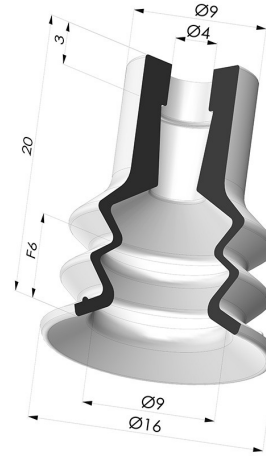

**TECHNICAL INFORMATION**

<b>Range :</b>	Suction cup
<b>Category :</b>	With bellows
<b>Series :</b>	96C
<b>Height (in mm) :</b>	20
<b>Shape :</b>	2.5 Bellows
<b>Contact lip diameter :</b>	16 mm
<b>inner barrel diameter :</b>	4mm
<b>Number of bellows :</b>	2.5 Bellows
<b>Horizontal force :</b>	8 N
<b>Vertical force :</b>	4 N
<b>Arrow :</b>	6 mm

**Variants:**

Variant reference:

**96C 15PU A**

- Color: Green / Yellow
- Matter: Polyurethane
- Shore Hardness: SH60 / SH30

**Related products:**

**Separable Male Fitting M5**

Product reference: 9MM5