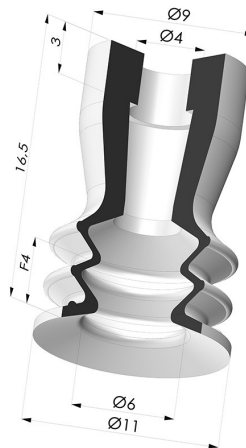

TECHNICAL INFORMATION

Range : Suction cup
Category : With bellows
Series : 96C
Height (in mm) : 16.5
Shape : 2.5 Bellows
Contact lip diameter : 11 mm
inner barrel diameter : 4mm
Number of bellows : 2.5 Bellows
Horizontal force : 4 N
Vertical force : 2 N
Arrow : 4 mm

Variants:

Variant reference:

96C 10PU A

- Color: Green / Yellow
- Matter: Polyurethane
- Shore Hardness: SH60 / SH30

Related products:

Separable Female Fitting M5

Product reference:
 9PM5-2

Separable Female Fitting M5 - with Filter

Product reference:
 9PM5-2-F

Separable Female Fitting M5 - with Spray Nozzle

Product reference:
 9PM5-2-GIC

Separable Male Fitting 1/8G - with Filter

Product reference:
 9PM18-4-F

Separable Female Fitting 1/8G - with Filter