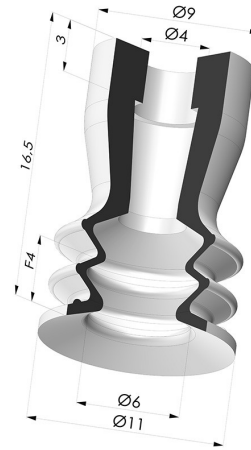

TECHNICAL INFORMATION

Range :	Suction cup
Category :	With bellows
Series :	96C
Height (in mm) :	16.5
Shape :	2.5 Bellows
Contact lip diameter :	11 mm
inner barrel diameter :	4mm
Number of bellows :	2.5 Bellows
Horizontal force :	4 N
Vertical force :	2 N
Arrow :	4 mm

Variants:

Variant reference:

96C 10PU A

- Color: Green / Yellow
- Matter: Polyurethane
- Shore Hardness: SH60 / SH30

Related products:

Separable Male Fitting M5

Product reference: 9MM5

Separable Male Fitting M5

Product reference: 9MM5-4