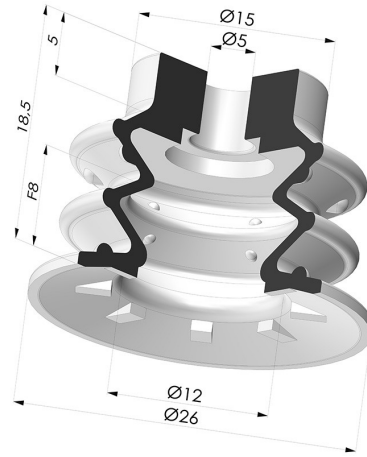

**TECHNICAL INFORMATION**

<b>Range :</b>	Suction cup
<b>Category :</b>	With bellows
<b>Series :</b>	96
<b>Height (in mm) :</b>	18.5
<b>Shape :</b>	2.5 Bellows
<b>Contact lip diameter :</b>	26 mm
<b>inner barrel diameter :</b>	5mm
<b>Number of bellows :</b>	2.5 Bellows
<b>Horizontal force :</b>	21.5 N
<b>Vertical force :</b>	11 N
<b>Arrow :</b>	9 mm

**Variants:**

Variant reference:  
**96 25-2CN A**

- Color: Brown FDA food certified
  - Matter: Natural rubber
  - Shore Hardness: SH35

Variant reference:  
**96 25-2VI A**

- Color: Blue
  - Matter: Vinyl
  - Shore Hardness: SH50