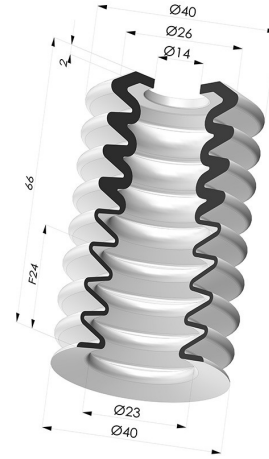

TECHNICAL INFORMATION

Range :	Suction cup
Category :	With bellows
Series :	8
Height (in mm) :	66
Shape :	8.5 bellows
Contact lip diameter :	39.6 mm
inner barrel diameter :	14 mm
Number of bellows :	8.5 Bellows
Horizontal force :	56 N
Vertical force :	28 N
Arrow :	24 mm

Variants:

Variant reference:

81B 40SL A

- Color: Red food-grade CE certification
 - Matter: Silicone
- Shore Hardness: SH60

Related products:

**Adaptor - Male G1/4" -
 Female G1/8"**

Product reference: M14T27L13

**Screw 1/8G - Head Ø 25
 mm - L 11 mm**

Product reference: M18T25L11

**Adaptor - Male G3/8" -
 Female G1/8"**

Product reference: M38T27L13

**Detectable insert for
 series 7 and 8**

Product reference: INS 25X9X8
 DET