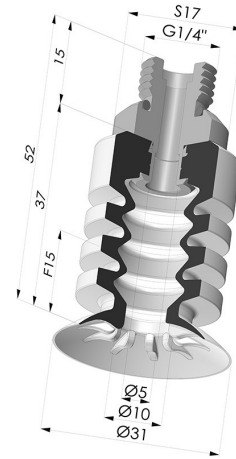

TECHNICAL INFORMATION

Range :	Suction cup
Category :	With bellows
Series :	95-2
Height (in mm) :	52
Shape :	4.5 Bellows
Contact lip diameter :	31 mm
inner barrel diameter :	Male G1/4"
Number of bellows :	4.5 Bellows
Horizontal force :	33 N
Vertical force :	17 N
Arrow :	15 mm

Variants:

Variant reference:
95-2 30SL 14D-2

- Color: Red food-grade CE certification
 - Matter: Silicone
- Shore Hardness: SH40

Related products:

Separable Male Fitting 1/4G

Product reference: 9M14-2